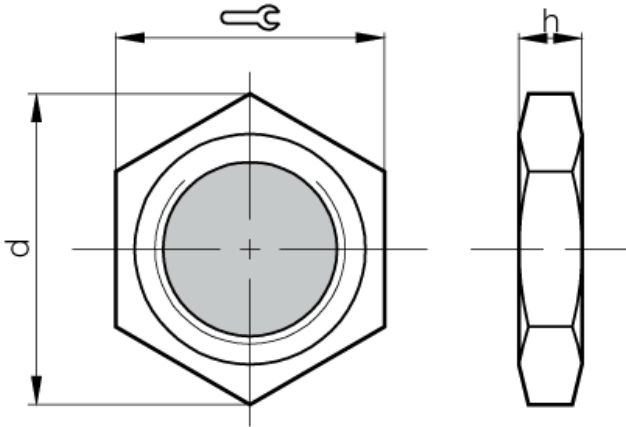

PX2MUTTa

Technical Data

| | |
|------------------|-------------------------|
| Material | stainless steel 1.4301 |
| Size | SW 24, 4mm height |
| Shortdescription | stainless steel nut M18 |